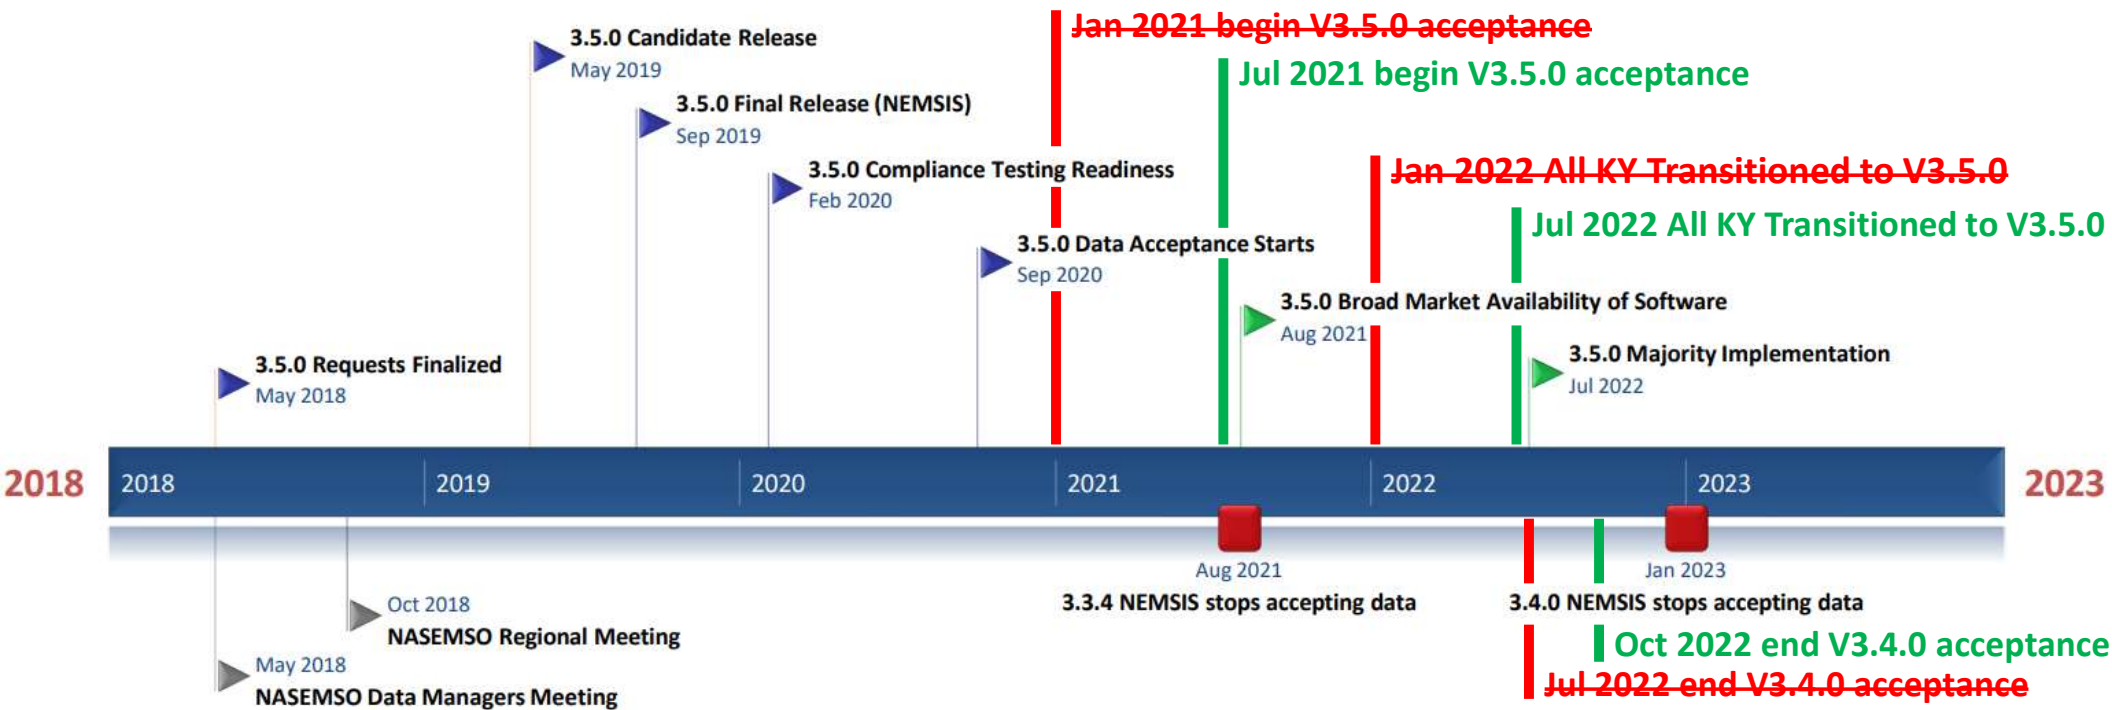

NEMSIS Versioning Schedule

Data Committee Recommended - Board Adopted 02-11-2021

connect with us: kyems.com | [@kyboardems](https://www.facebook.com/kyboardems) | [@kbems](https://twitter.com/kbems)